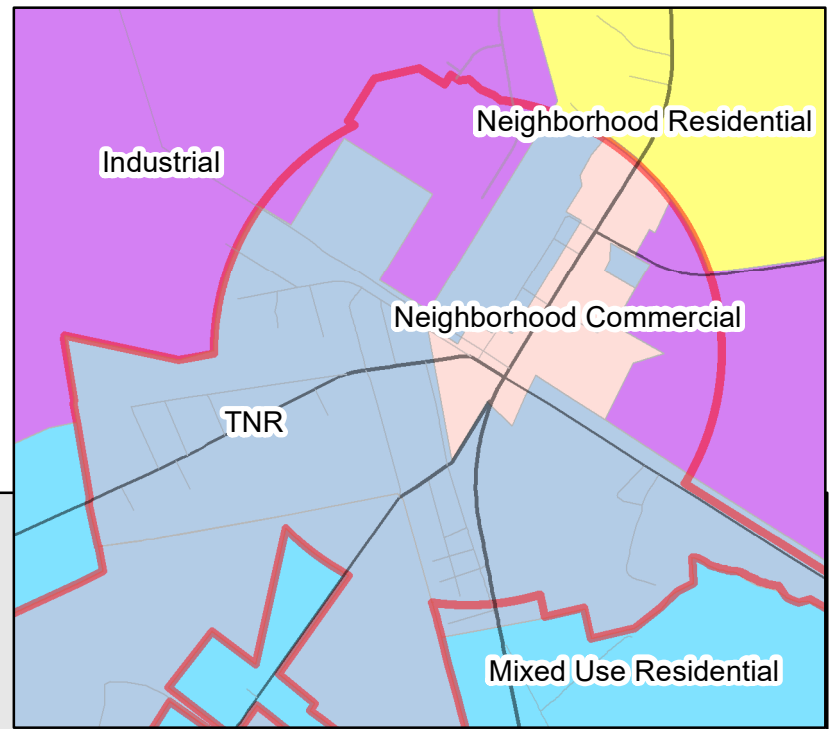

RIDGEVILLE SC AREA Future Land Use

Future Land Use

- General Business
- Industrial
- Institutional
- Mixed Use Residential
- Neighborhood Commercial
- Neighborhood Residential
- TNR
- Municipal Boundaries
- Growth Area