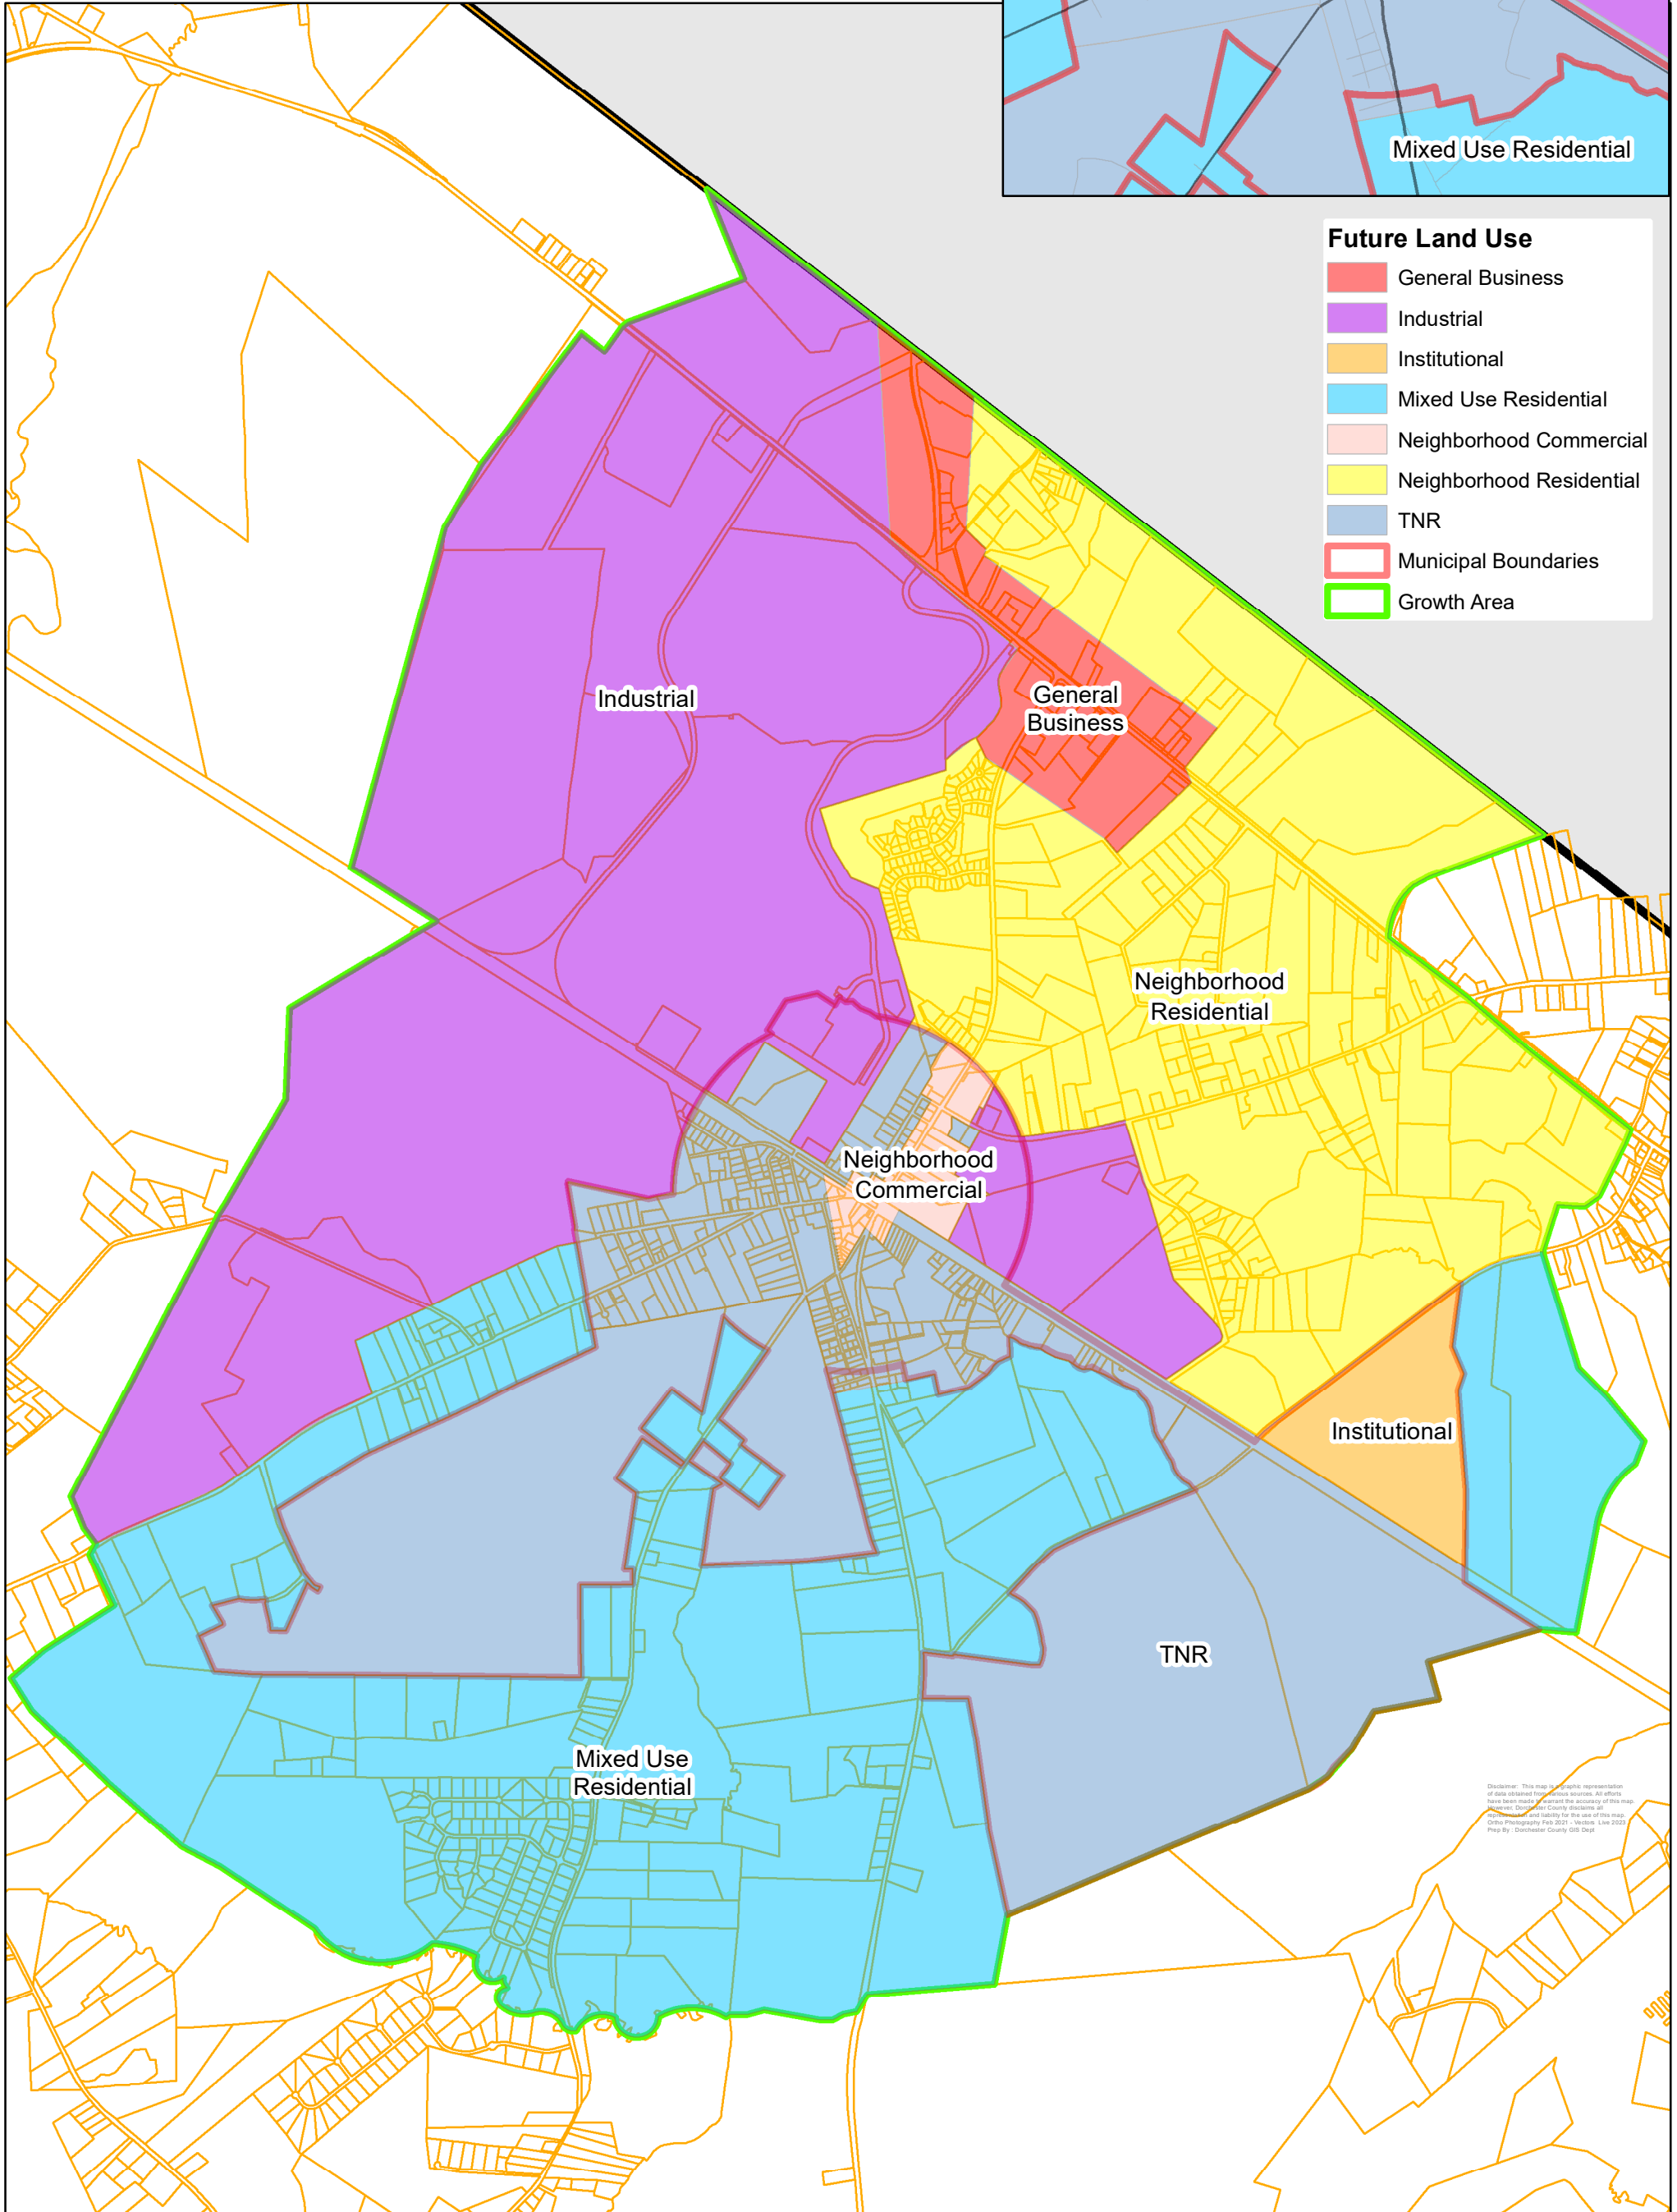

RIDGEVILLE SC AREA Future Land Use

Future Land Use

- General Business
- Industrial
- Institutional
- Mixed Use Residential
- Neighborhood Commercial
- Neighborhood Residential
- TNR
- Municipal Boundaries
- Growth Area