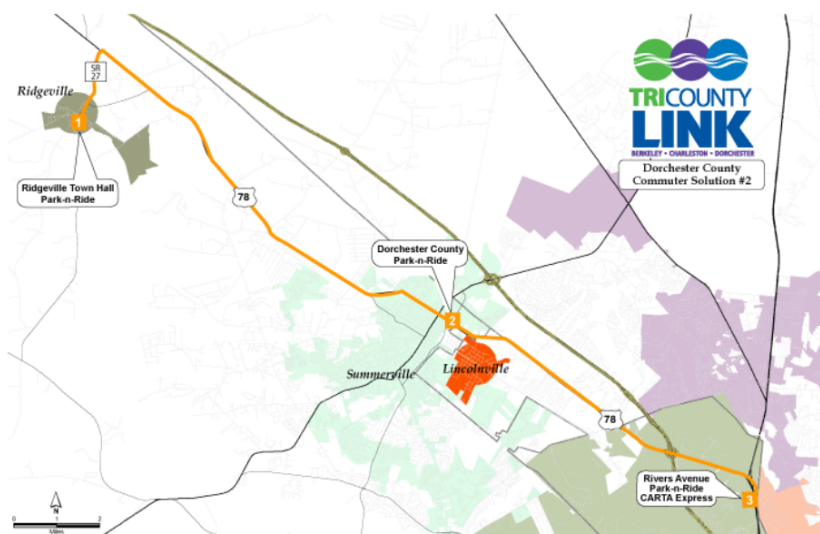

Tri County Link Ride

Dorchester Connector Shuttle – TriCounty Link rural bus service, TriCounty Link Board Members.

105 School StreetTown of Ridgeville.

Phone: (843) 871-7960. Email:ridgevillecityhall@sc.rr.com.

Address: P.O. Box 238. Ridgeville, SC 29472

FONT SIZE

[#1 Berkeley](#)

[#2 Dorchester](#)

[#3 Dorchester Santee Cooper](#)

[#4 Berkeley Santee Cooper](#)

[#5 Berkeley Santee Cooper](#)

[#6 Dorchester Connector](#)